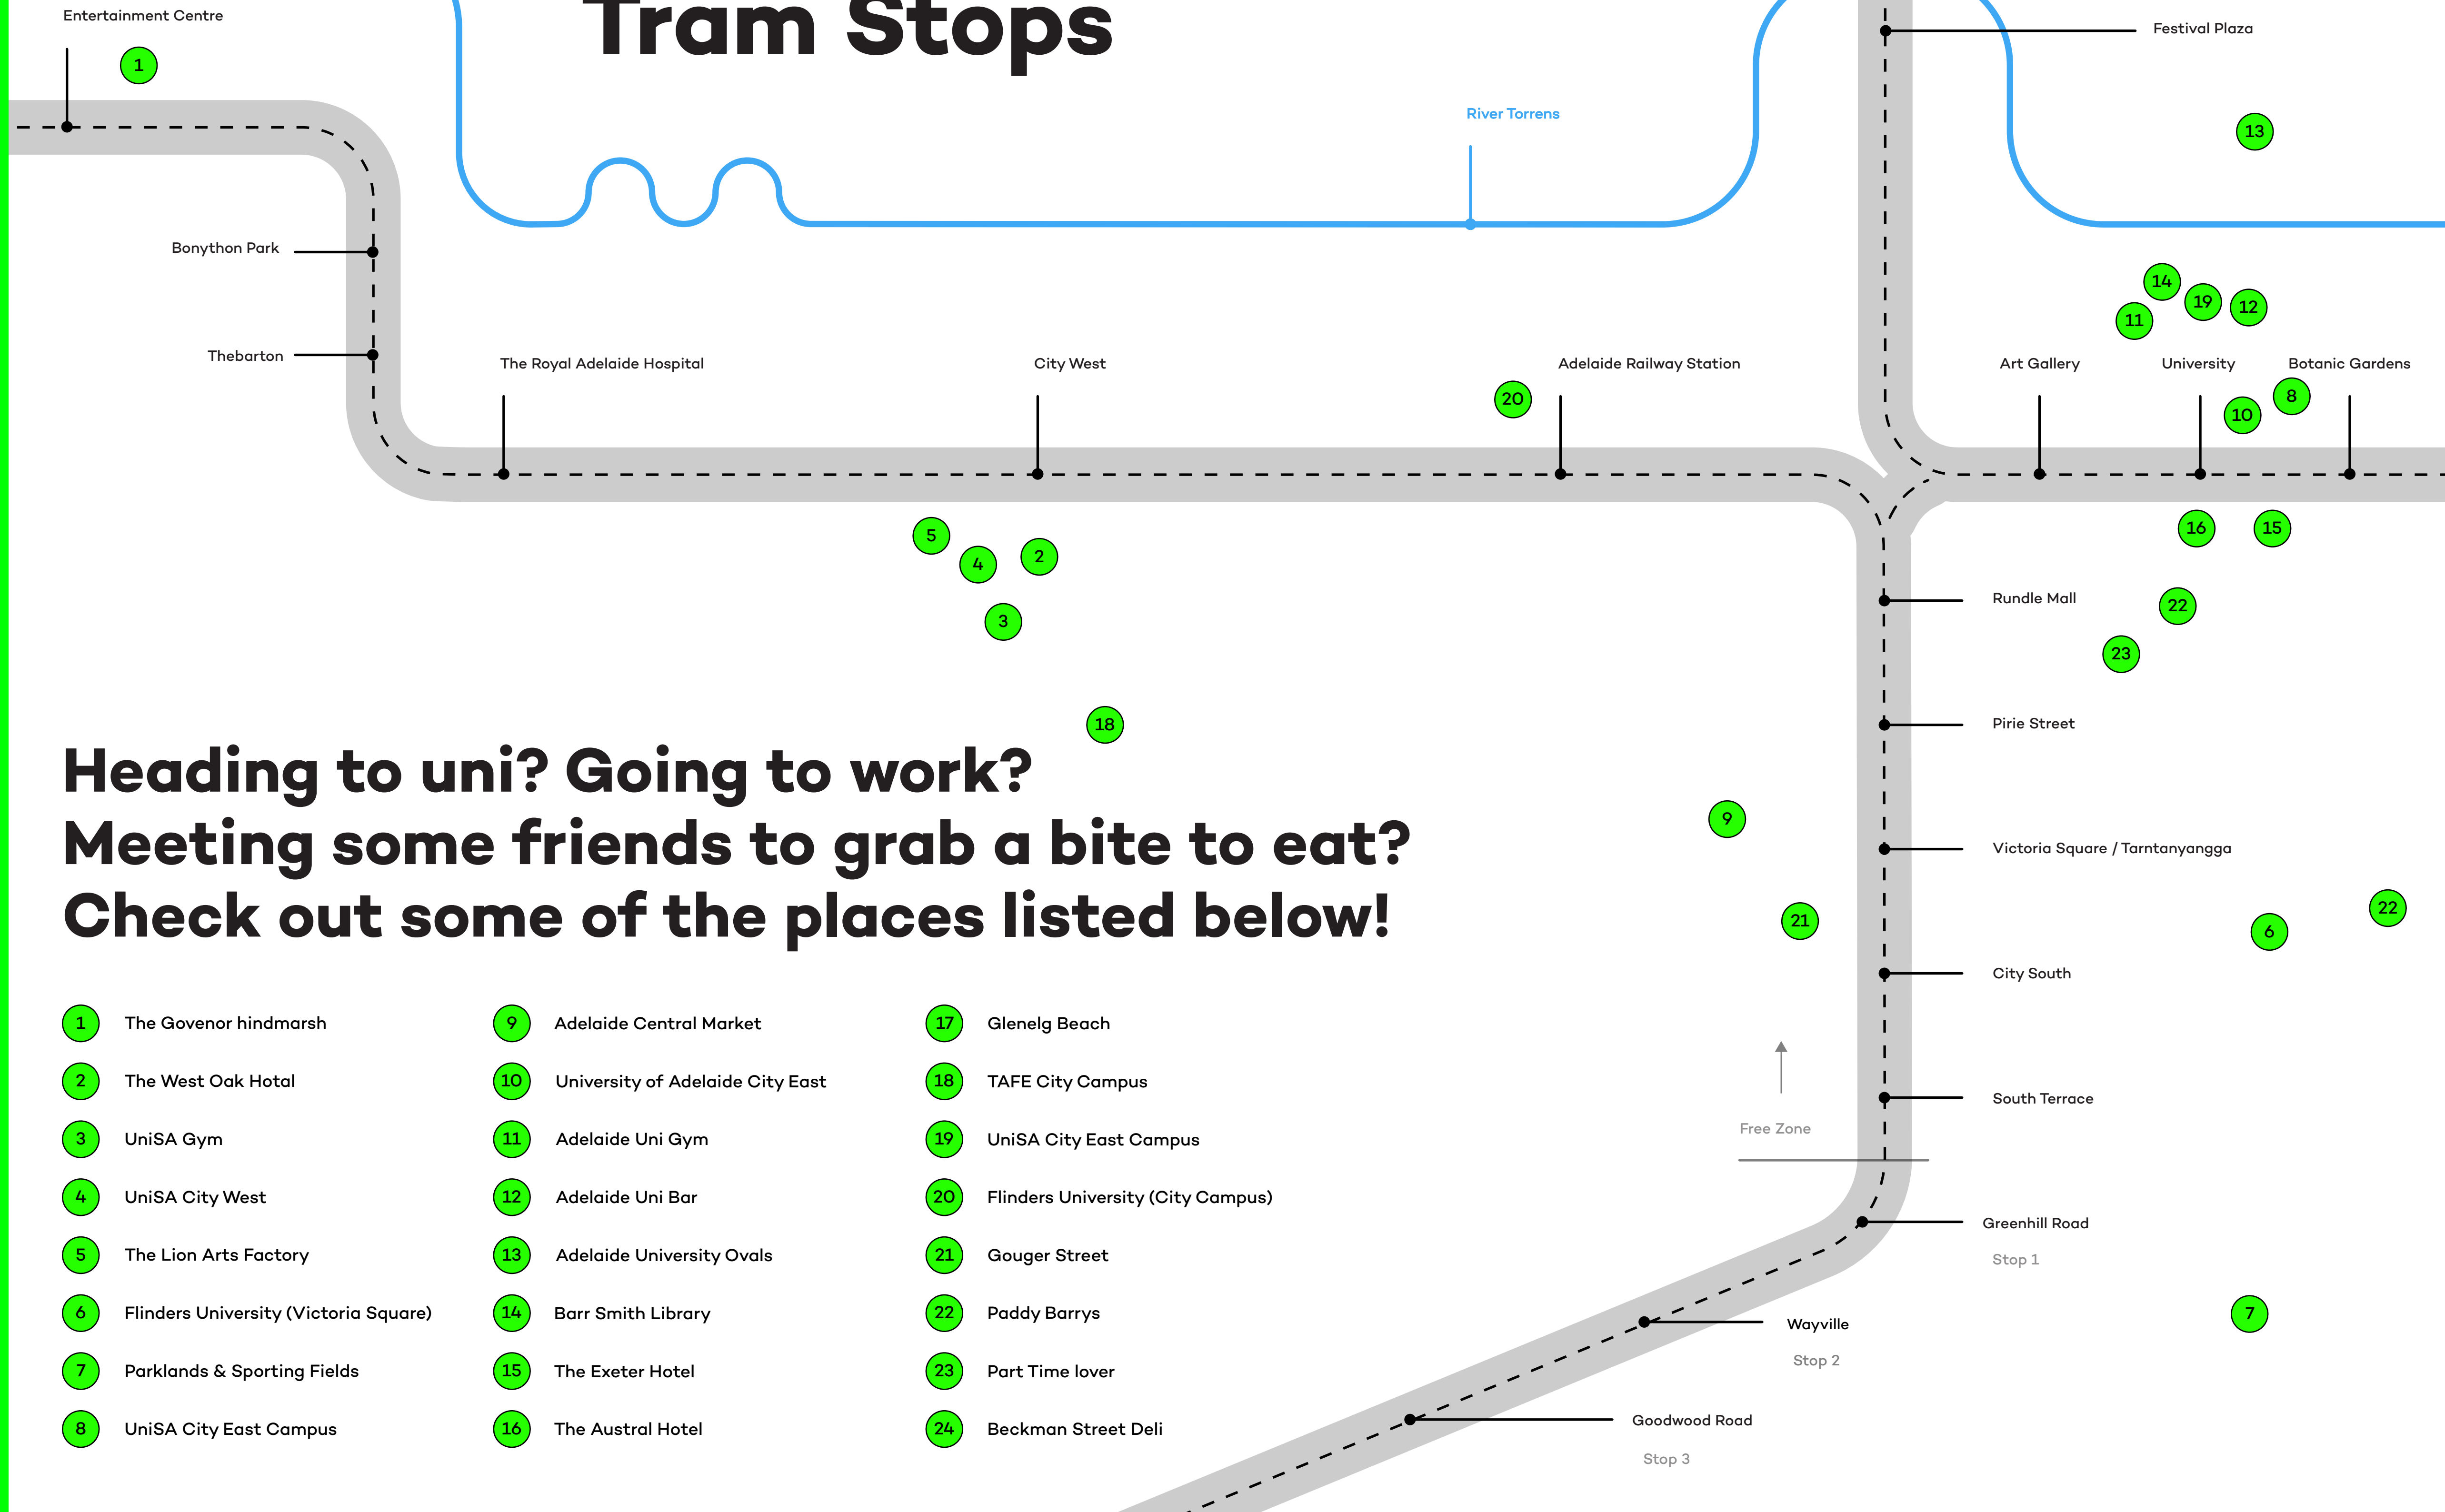

# Adelaide Tram Stops

**Heading to uni? Going to work?  
Meeting some friends to grab a bite to eat?  
Check out some of the places listed below!**

- |                                         |                                     |                                      |
|-----------------------------------------|-------------------------------------|--------------------------------------|
| 1 The Governor Hindmarsh                | 9 Adelaide Central Market           | 17 Glenelg Beach                     |
| 2 The West Oak Hotel                    | 10 University of Adelaide City East | 18 TAFE City Campus                  |
| 3 UniSA Gym                             | 11 Adelaide Uni Gym                 | 19 UniSA City East Campus            |
| 4 UniSA City West                       | 12 Adelaide Uni Bar                 | 20 Flinders University (City Campus) |
| 5 The Lion Arts Factory                 | 13 Adelaide University Ovals        | 21 Gouger Street                     |
| 6 Flinders University (Victoria Square) | 14 Barr Smith Library               | 22 Paddy Barrys                      |
| 7 Parklands & Sporting Fields           | 15 The Exeter Hotel                 | 23 Part Time lover                   |
| 8 UniSA City East Campus                | 16 The Austral Hotel                | 24 Beckman Street Deli               |

**The Adelaide Tram network resources a wide variety of Adelaide via four main routes: the Glenelg Tram Line connecting the city center to Glenelg Beach, the City Loop for convenient CBD transit, the Entertainment Centre Line leading to exciting events, and the Botanic Line expanding our network even further. With regular tram services throughout the day, ensuring easy access to key destinations. Visit our website for the latest information on fares, special events, and concessions, allowing you to plan your journey.**